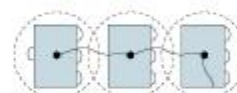

### MAX WIRED CONFERENCE PHONES

**MAX<sup>®</sup> EX**  
 910-158-015

**MAXAttach™**  
**(MAX EX + MAX Exp. Kit)**  
 910-158-055

**MAXAttach + 1 Exp. Kit**  
 910-158-055-01

**MAXAttach + 2 Exp. Kits**  
 910-158-055-02

**MAX EX Base Kit**  
 Enables EX Expansion Kits  
 to be used in separate rooms.  
 Includes base unit and  
 25' cable.  
 910-158-048

**MAX EX Expansion Kit**  
 Use with any MAX Phone to  
 expand coverage up to 4  
 total units. Includes phone  
 and connecting cable, no  
 base unit.  
 910-158-050